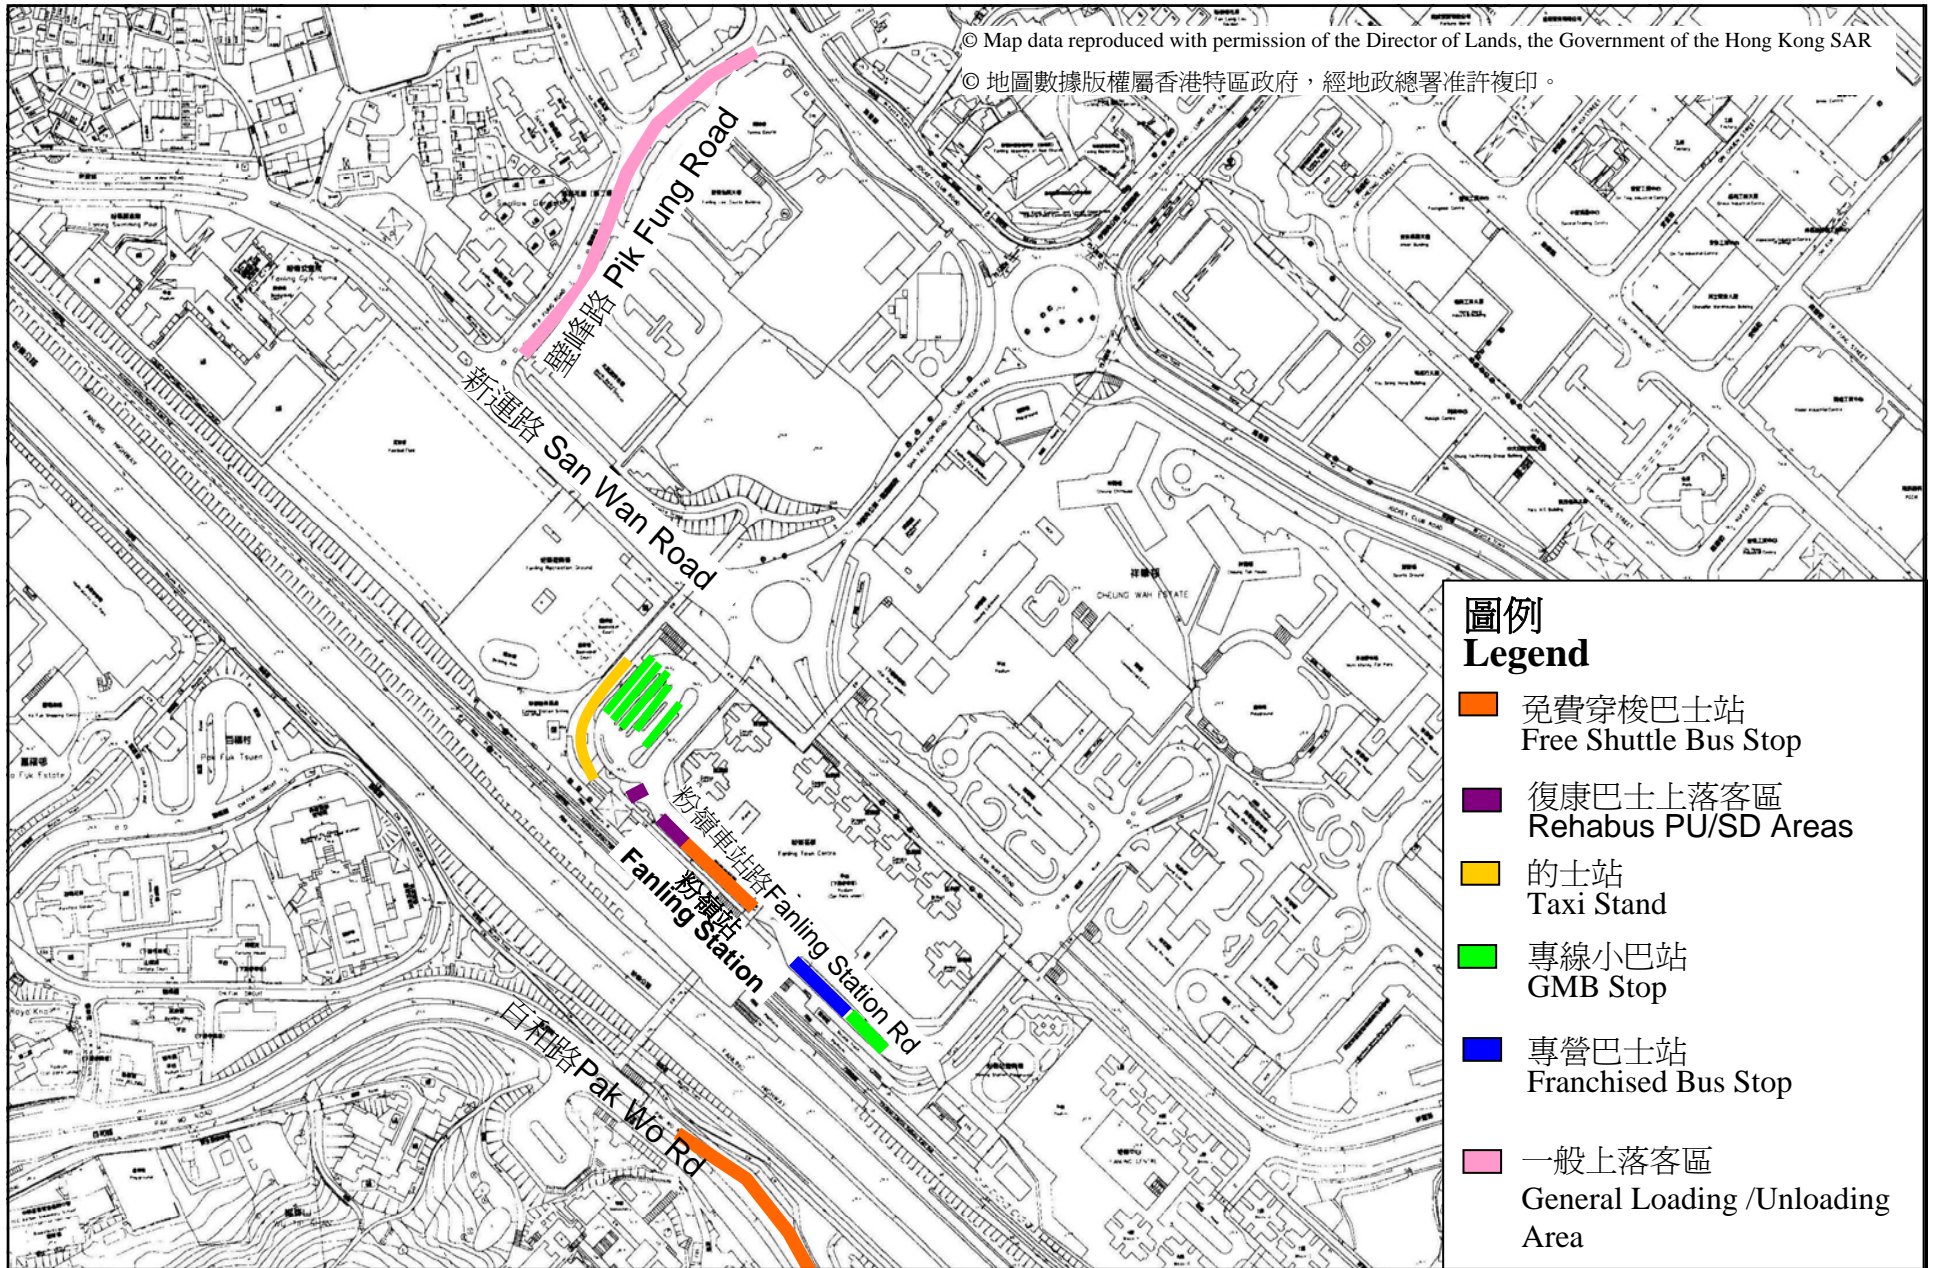

© Map data reproduced with permission of the Director of Lands, the Government of the Hong Kong SAR

© 地圖數據版權屬香港特區政府，經地政總署准許複印。

粉嶺港鐵站外的交通及運輸安排

Traffic and Transport Arrangement outside Fanling Station