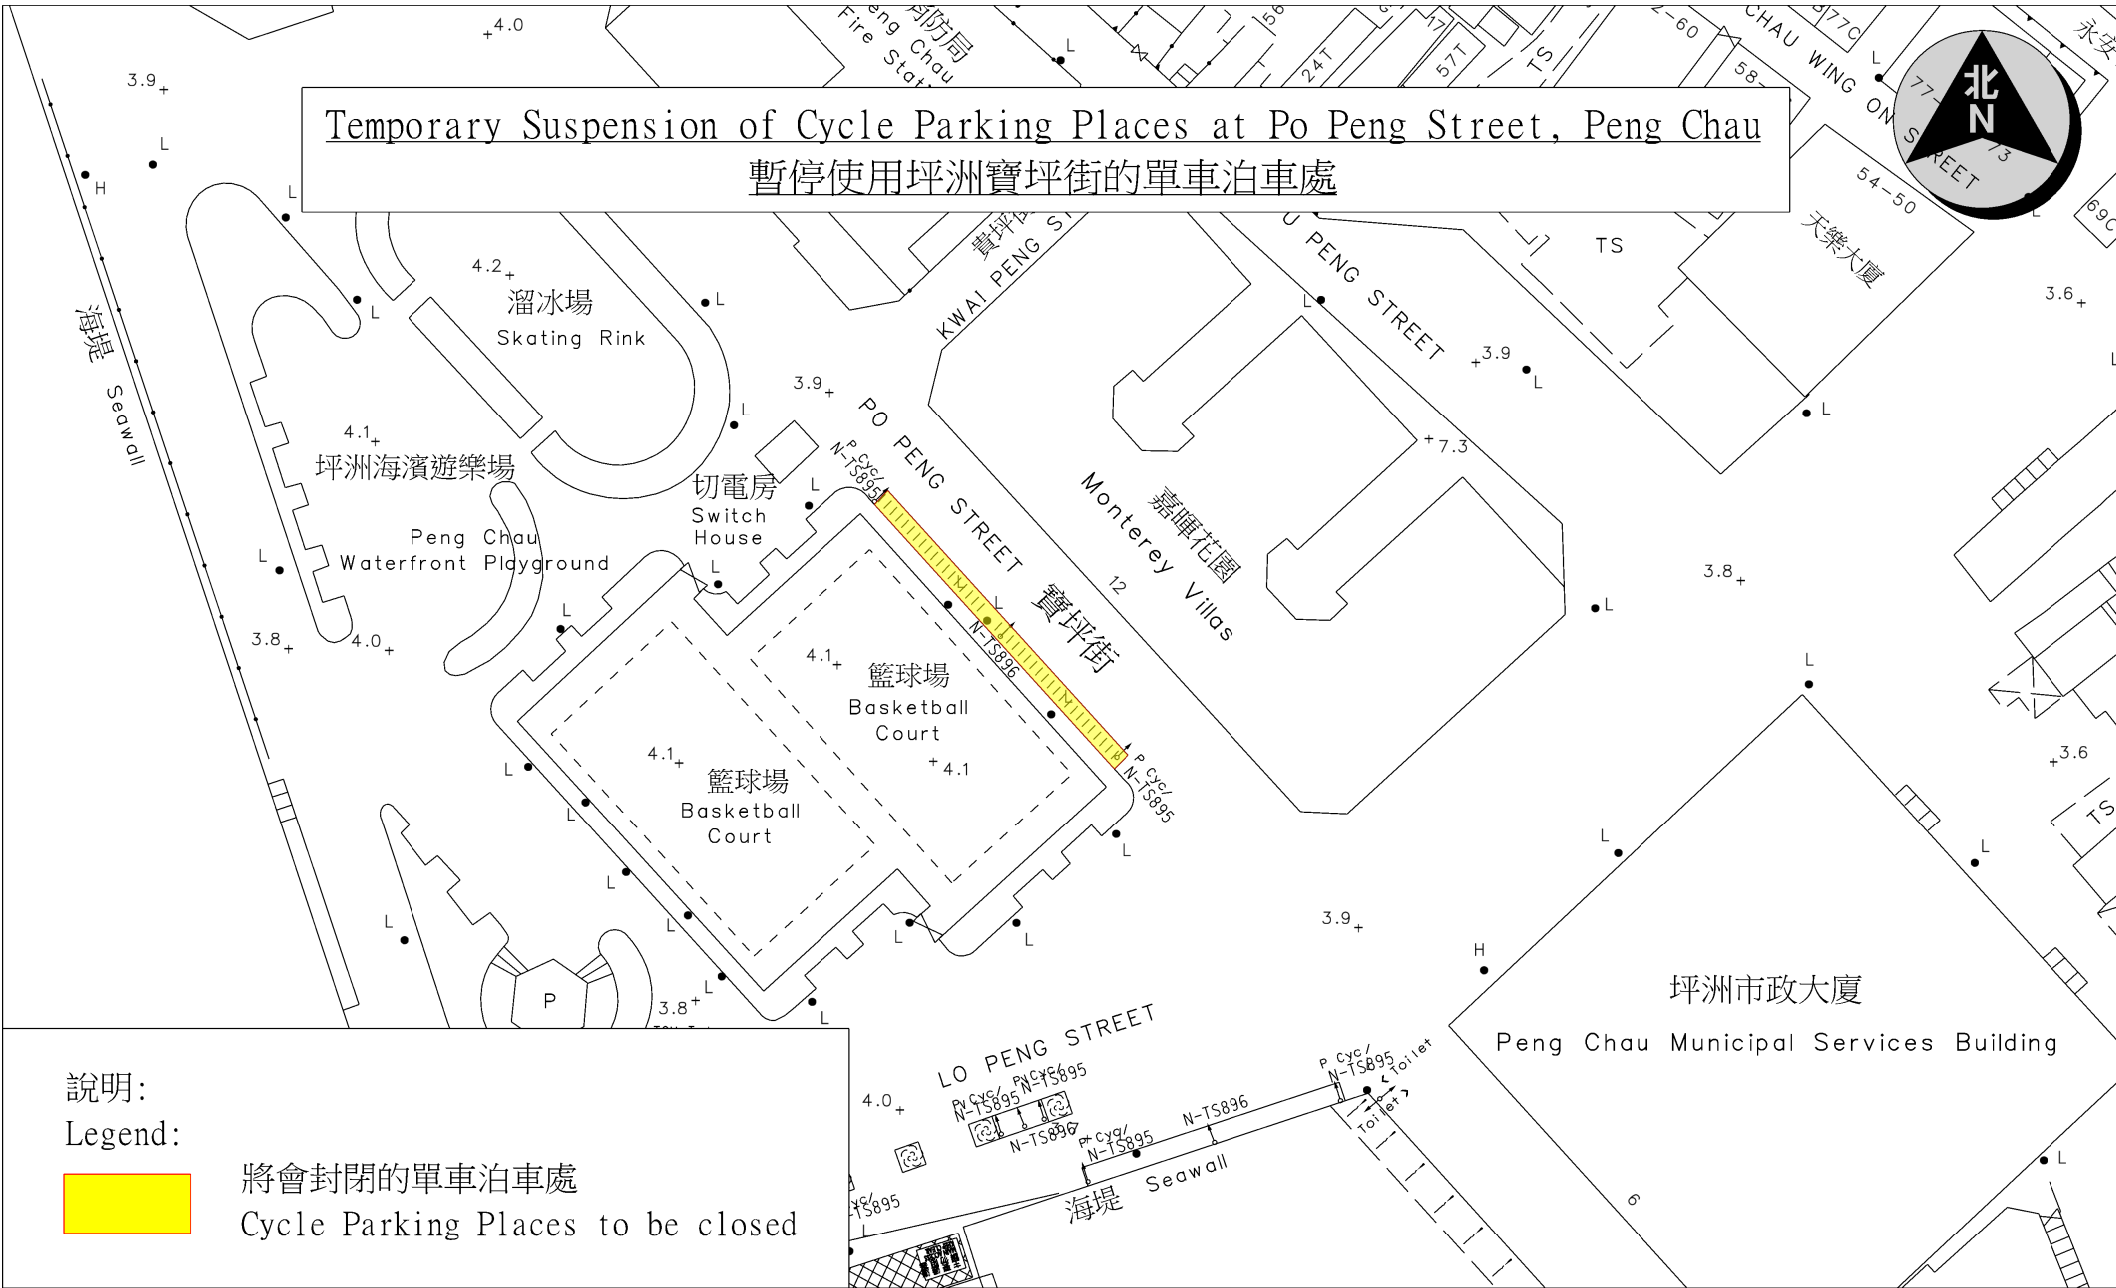

Temporary Suspension of Cycle Parking Places at Po Peng Street, Peng Chau
 暫停使用坪洲寶坪街的單車泊車處

說明:
 Legend:

將會封閉的單車泊車處
 Cycle Parking Places to be closed

地點：坪洲寶坪街
 Location: Po Peng Street, Peng Chau