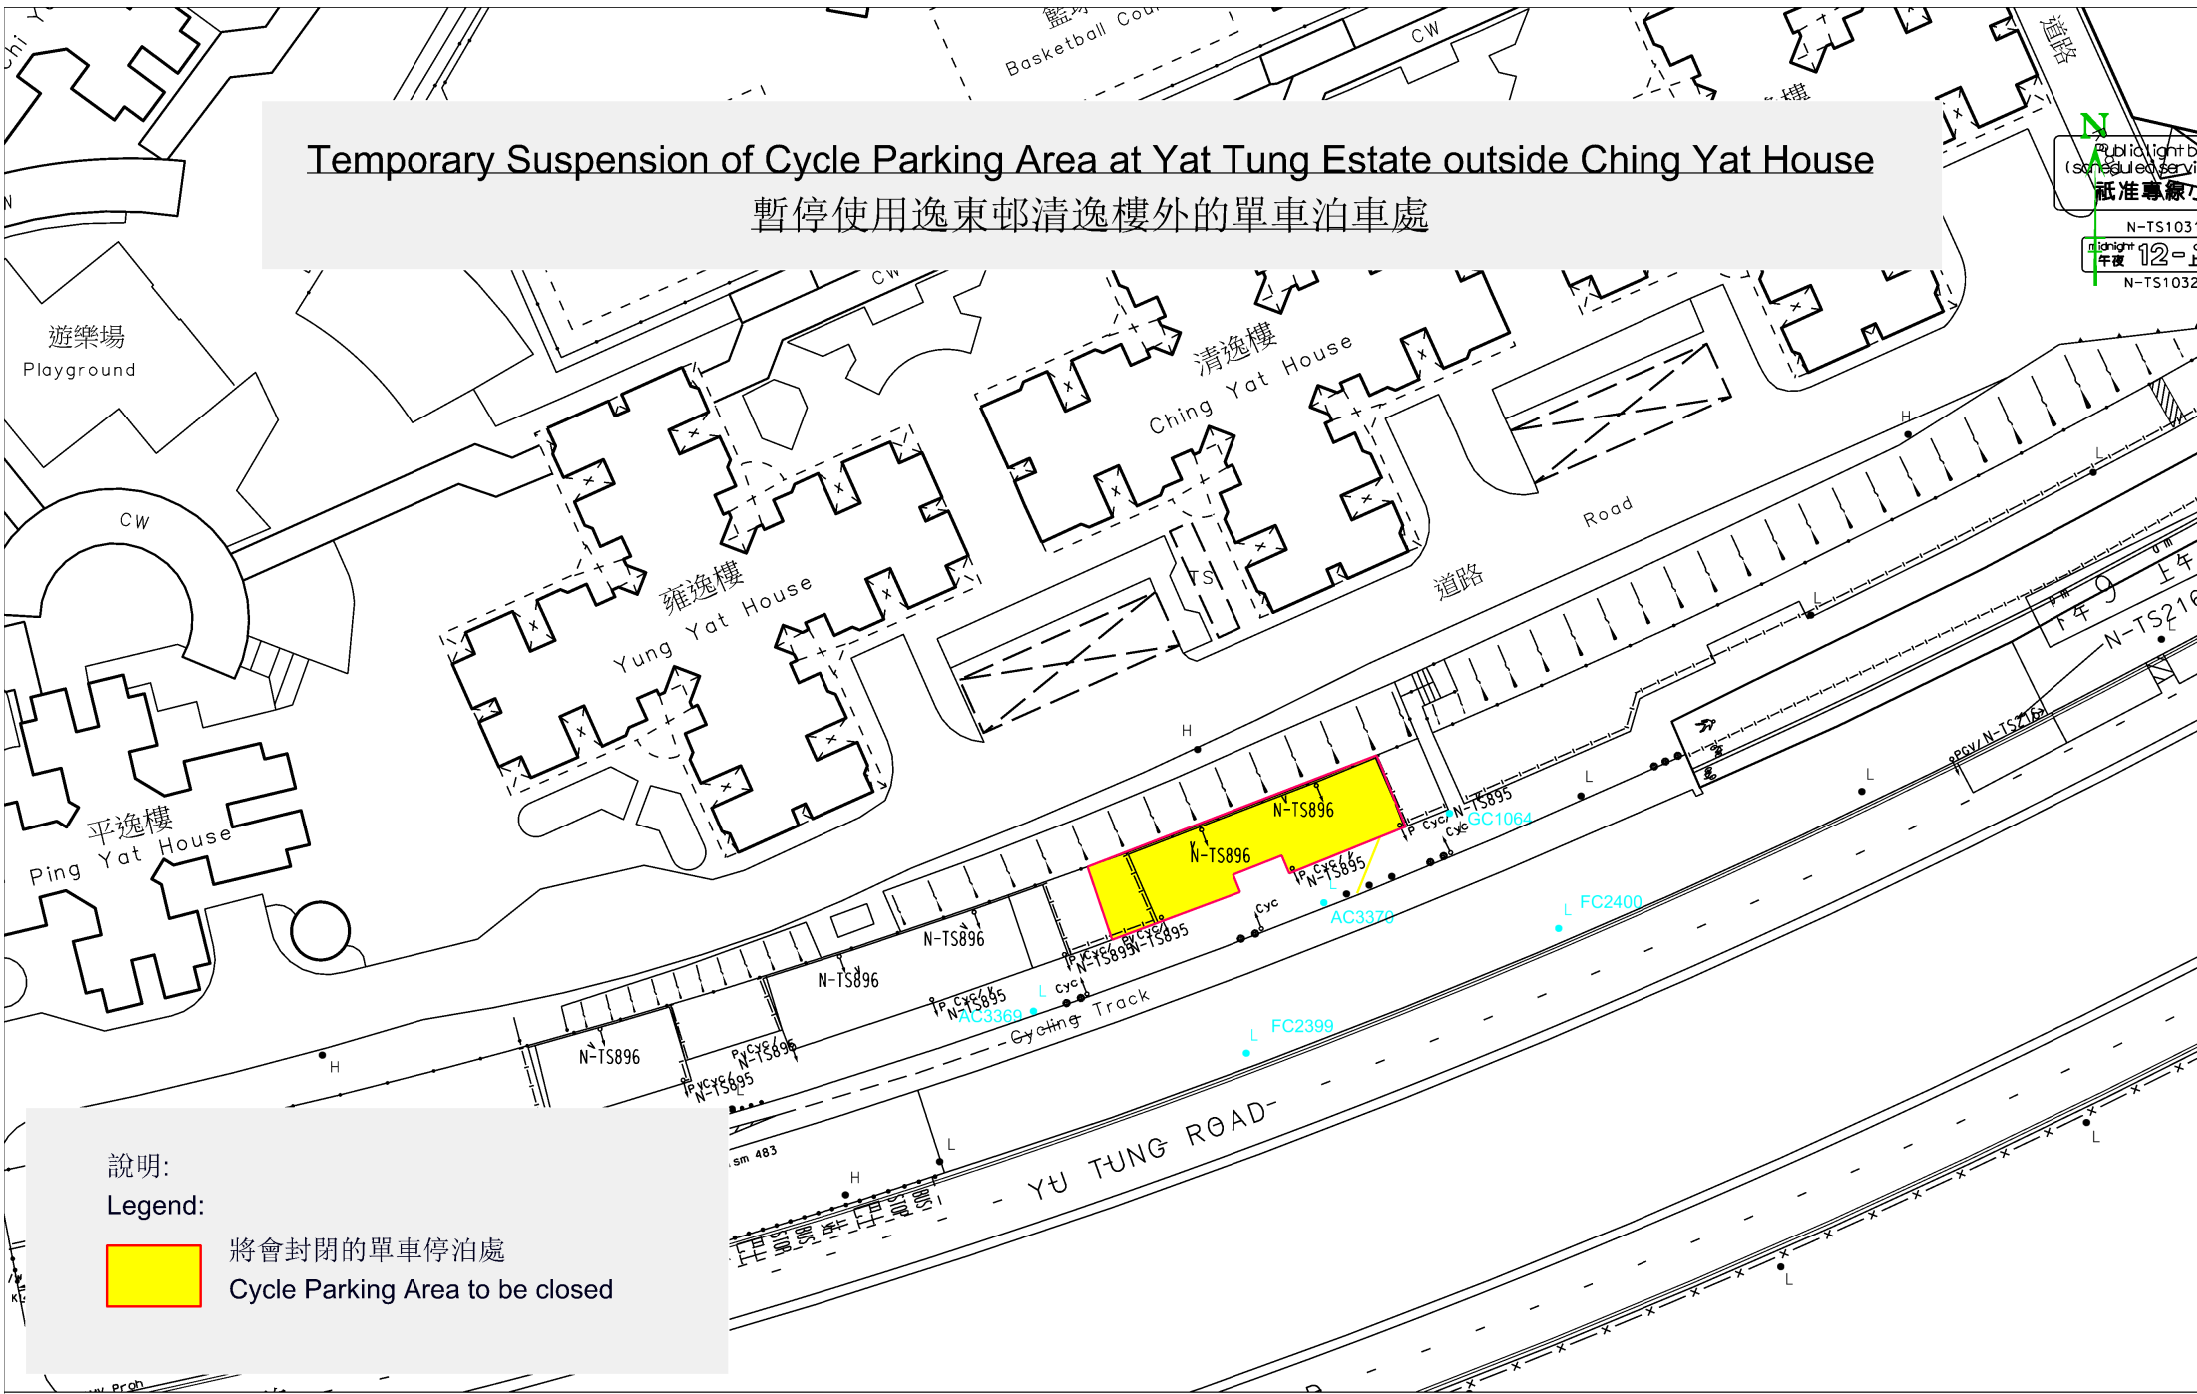

# Temporary Suspension of Cycle Parking Area at Yat Tung Estate outside Ching Yat House

暫停使用逸東邨清逸樓外的單車泊車處

說明:  
Legend:

-  將會封閉的單車停泊處
- Cycle Parking Area to be closed

地點: 東涌逸東邨清逸樓外  
Location: Yat Tung Estate outside Ching Yat House, Tung Chung