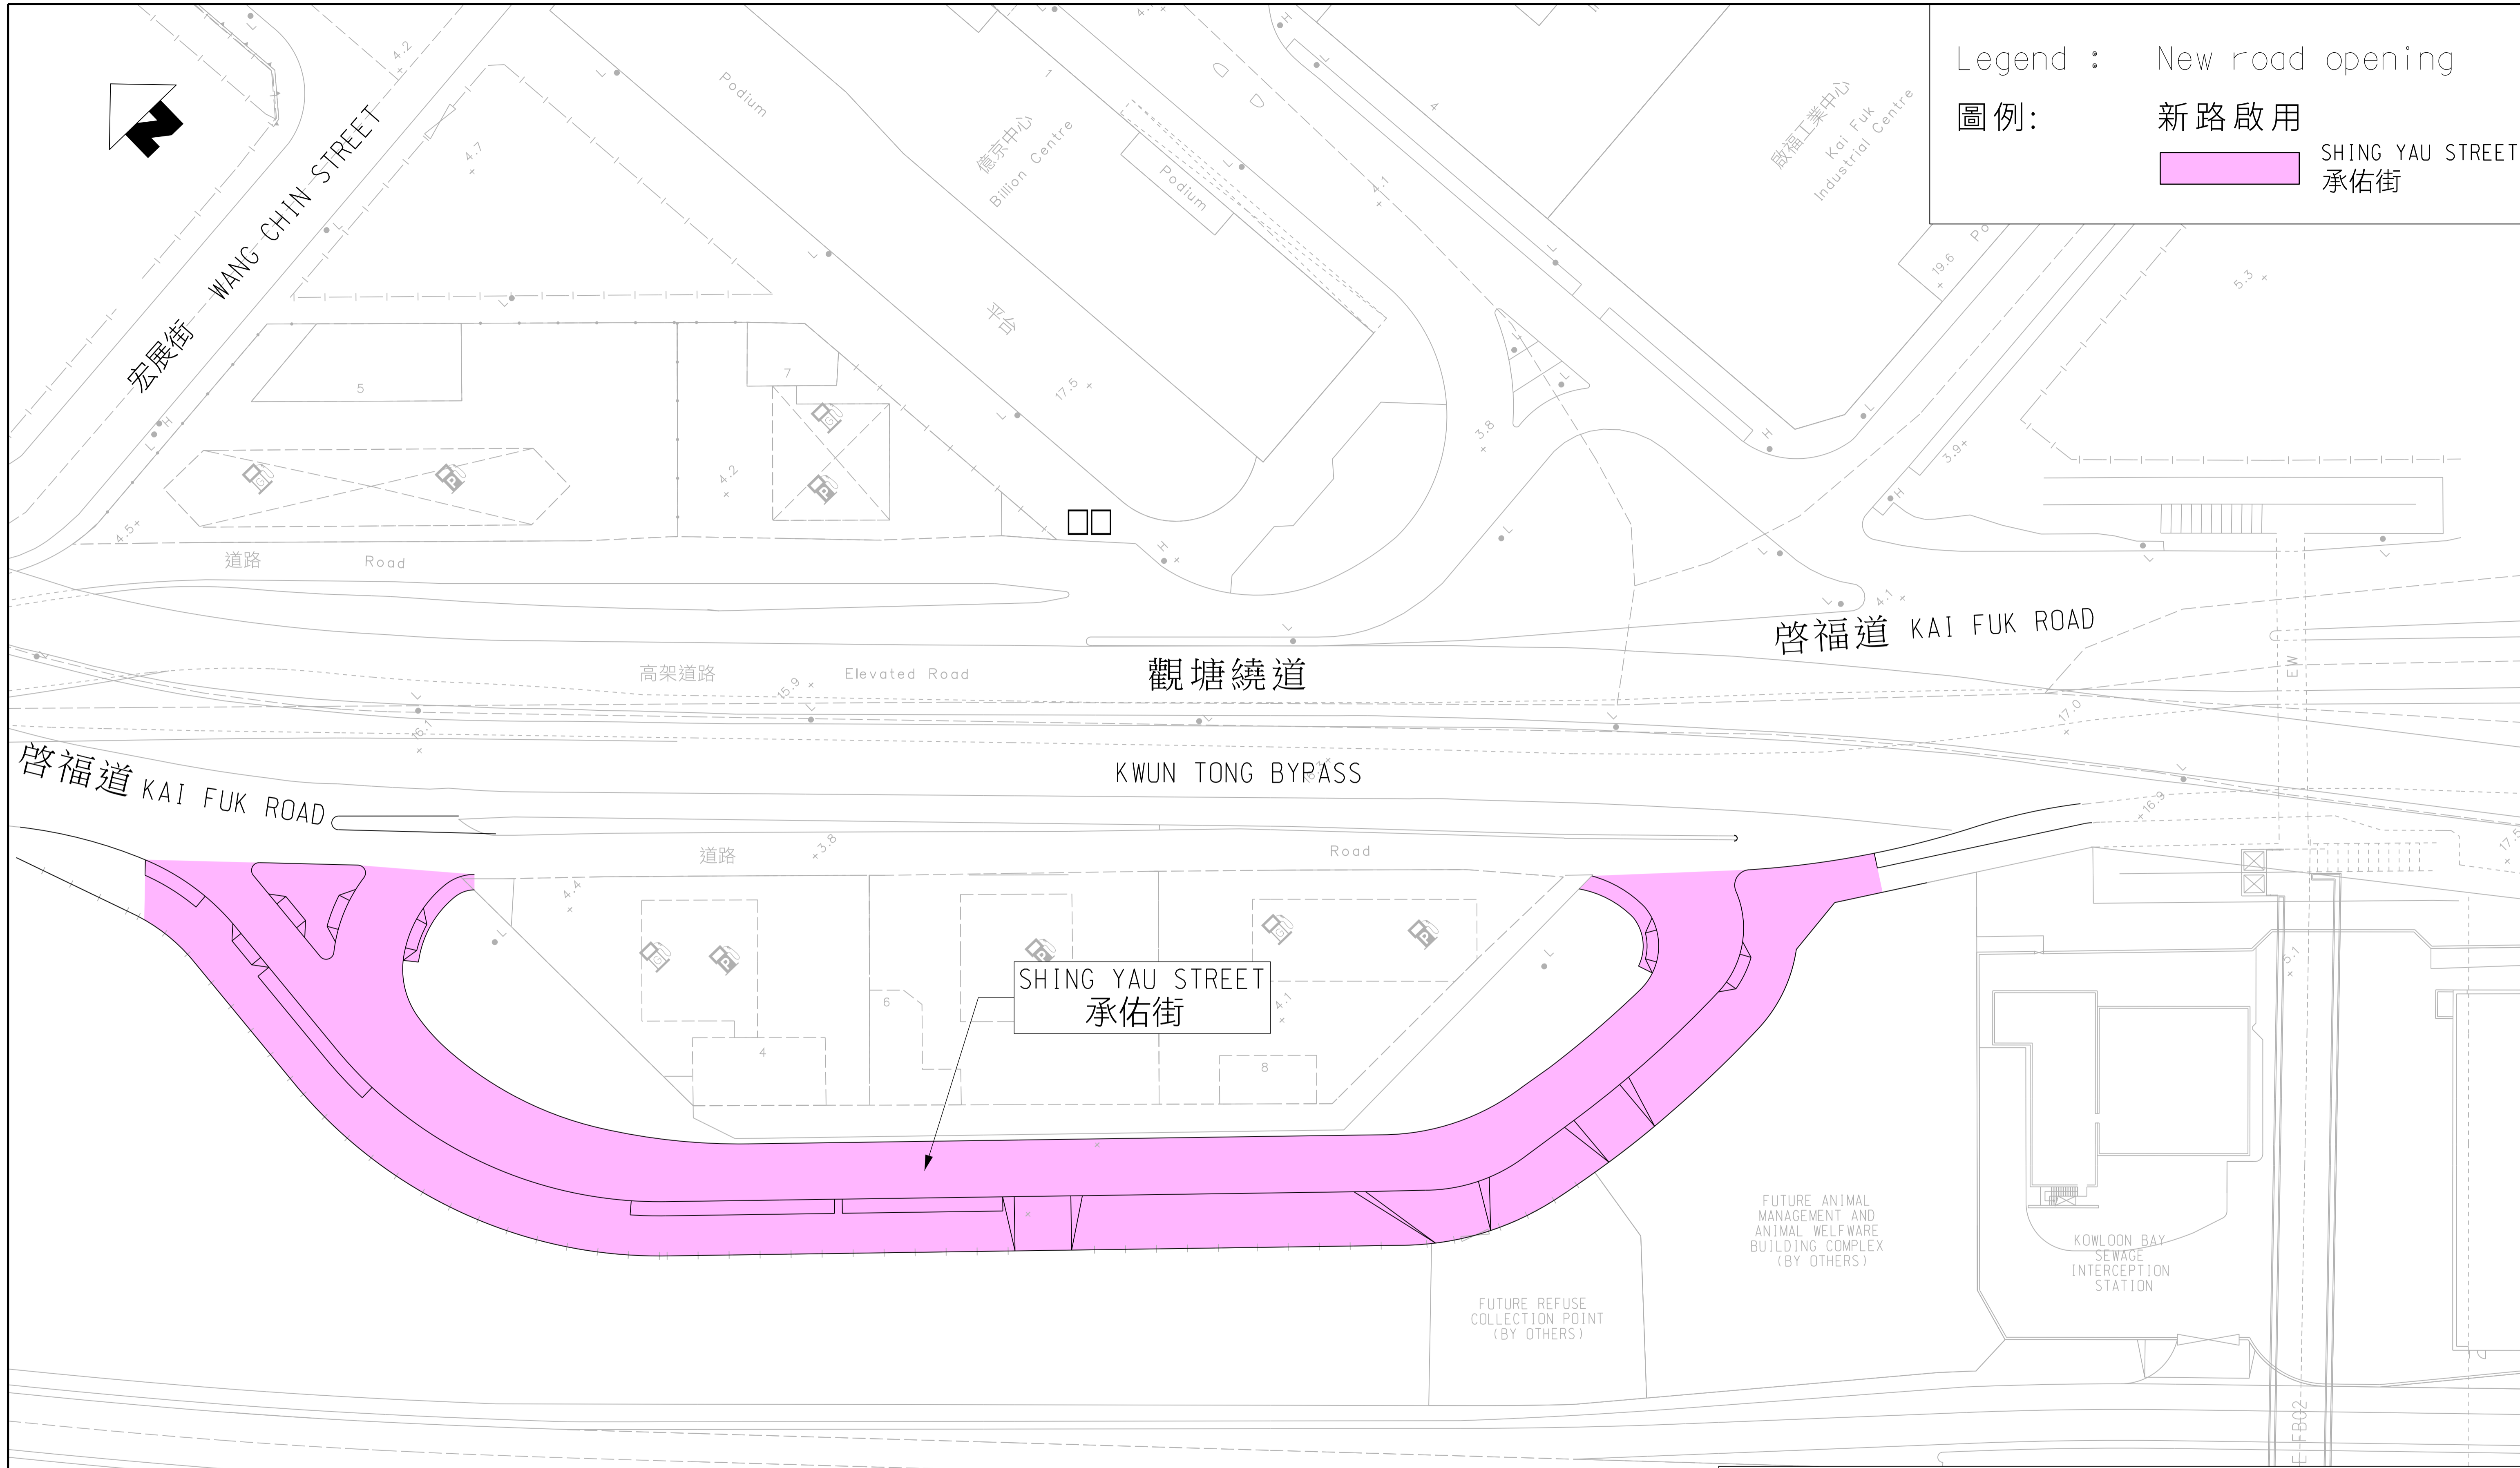

Legend : New road opening
圖例： 新路啟用
SHING YAU STREET
承佑街

© The Government of the Hong Kong SAR Map reproduced with permission of the Director of Lands.
© 地圖版權屬香港特區政府地政總署署長准許複印

Opening of New Road in Kowloon Bay
(Effective from 4.00pm on 27 July 2024)
九龍灣的新路啟用 (由2024年7月27日下午4時起)

運輸署

Transport Department