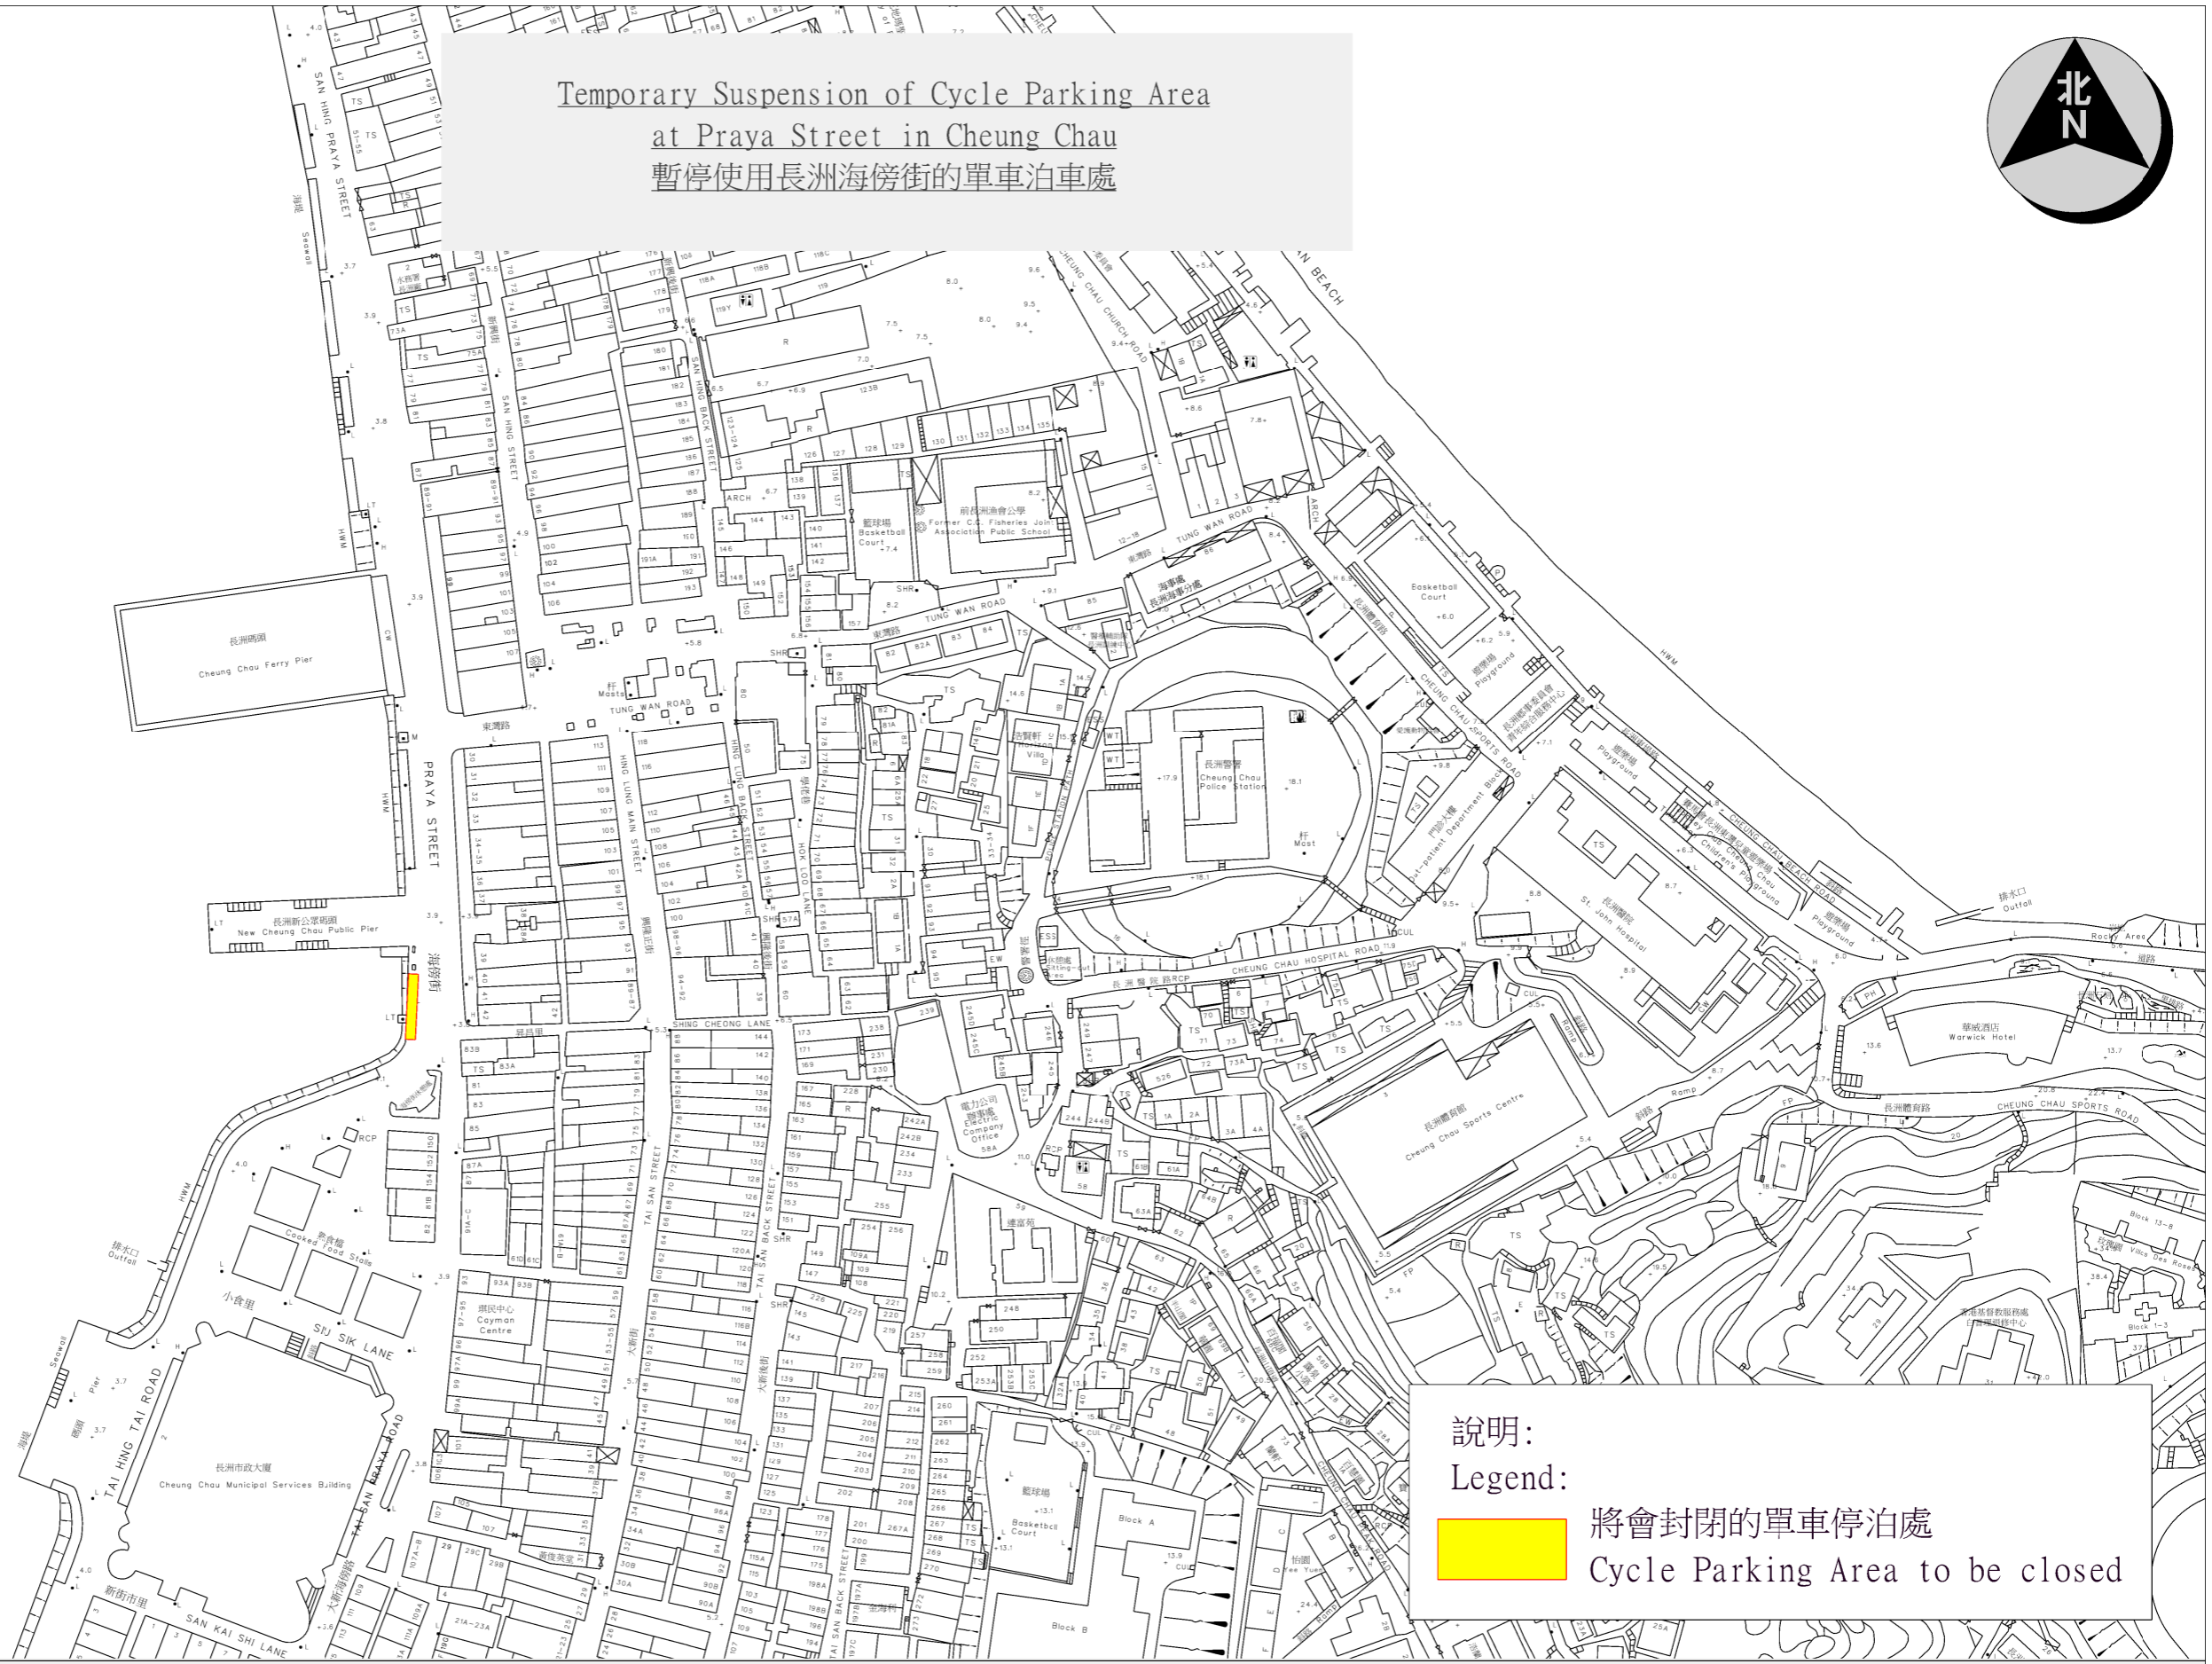

Temporary Suspension of Cycle Parking Area
 at Praya Street in Cheung Chau
 暫停使用長洲海傍街的單車泊車處

說明:
 Legend:

 將會封閉的單車停泊處
 Cycle Parking Area to be closed

地點：長洲海傍街
 Location: Praya Street, Cheung Chau