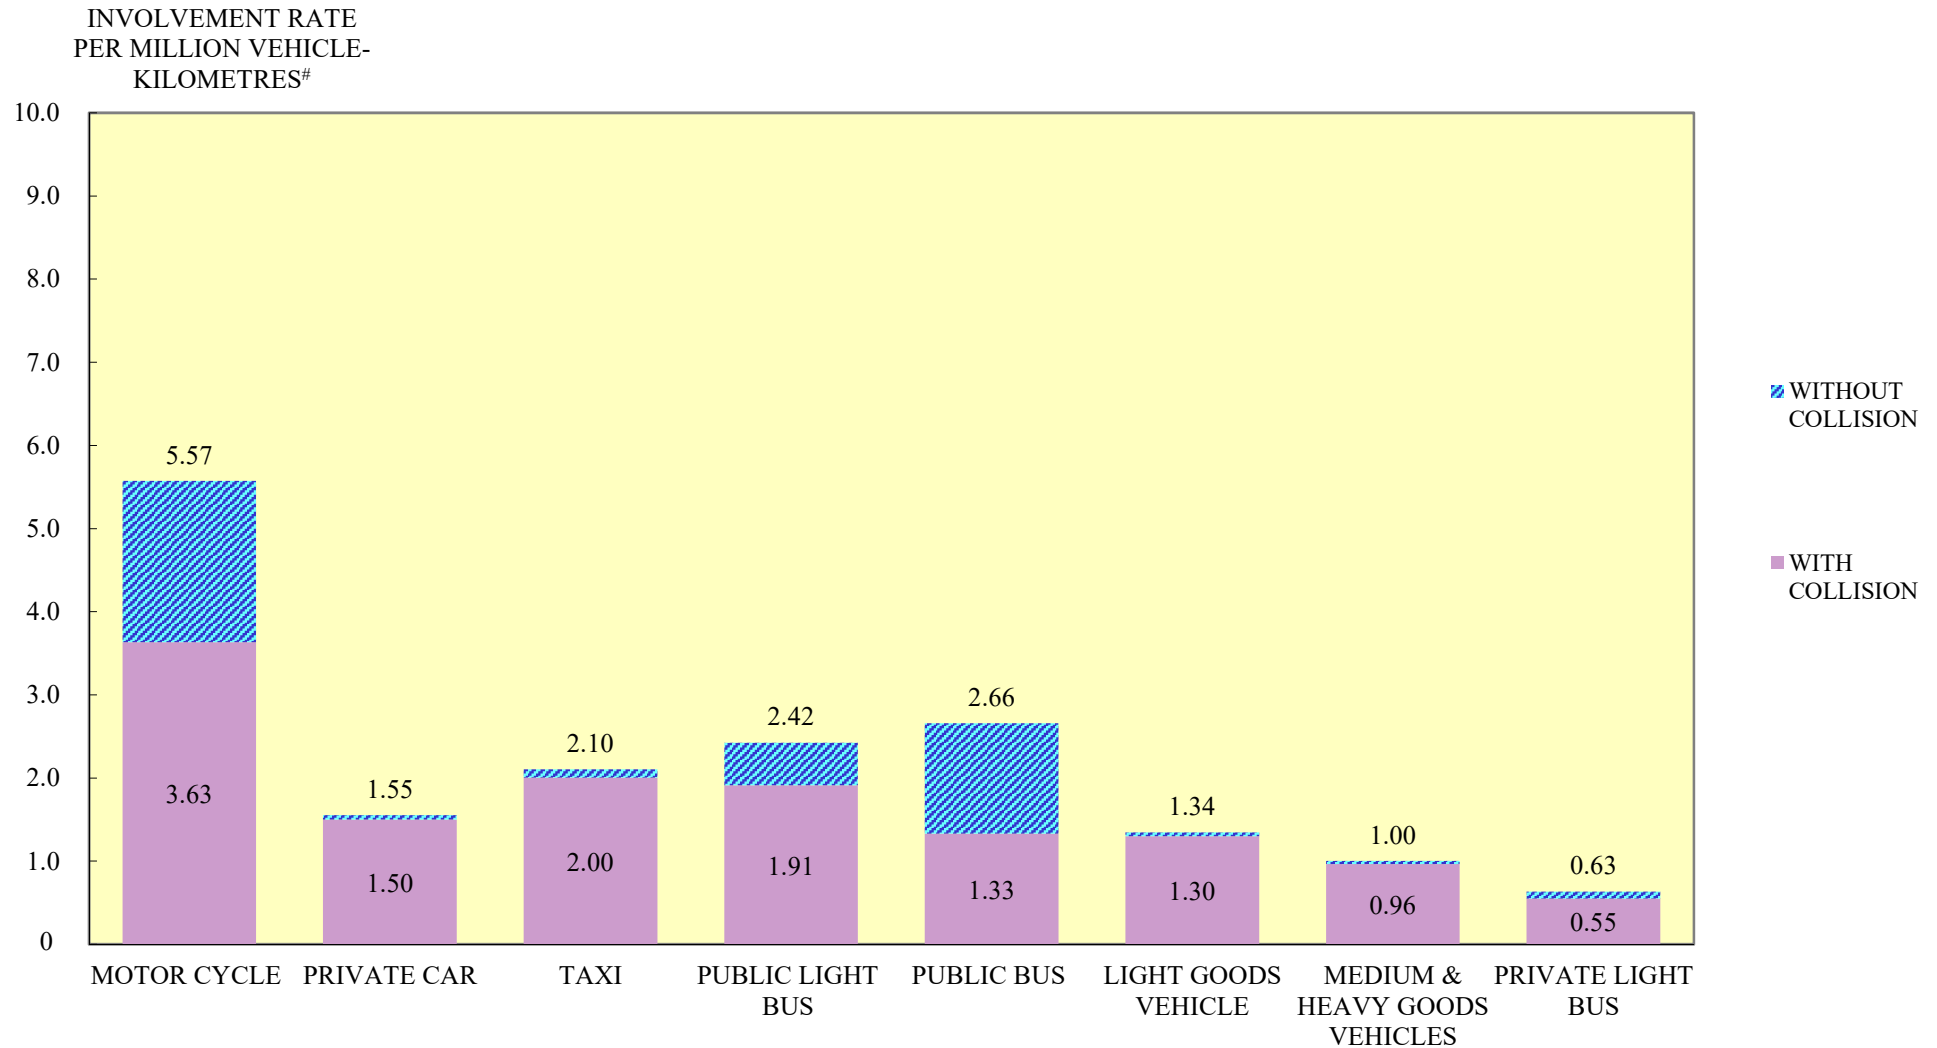

FIGURE B11 - VEHICLE INVOLVEMENT RATES[^] BY CLASS OF VEHICLE 2023

[^] Involvement rate per million vehicle-kilometres refers to the number of vehicles involved in accidents of a particular vehicle collision type per one million vehicle-kilometres travelled by vehicles of the same vehicle class.

[#] Provisional figures