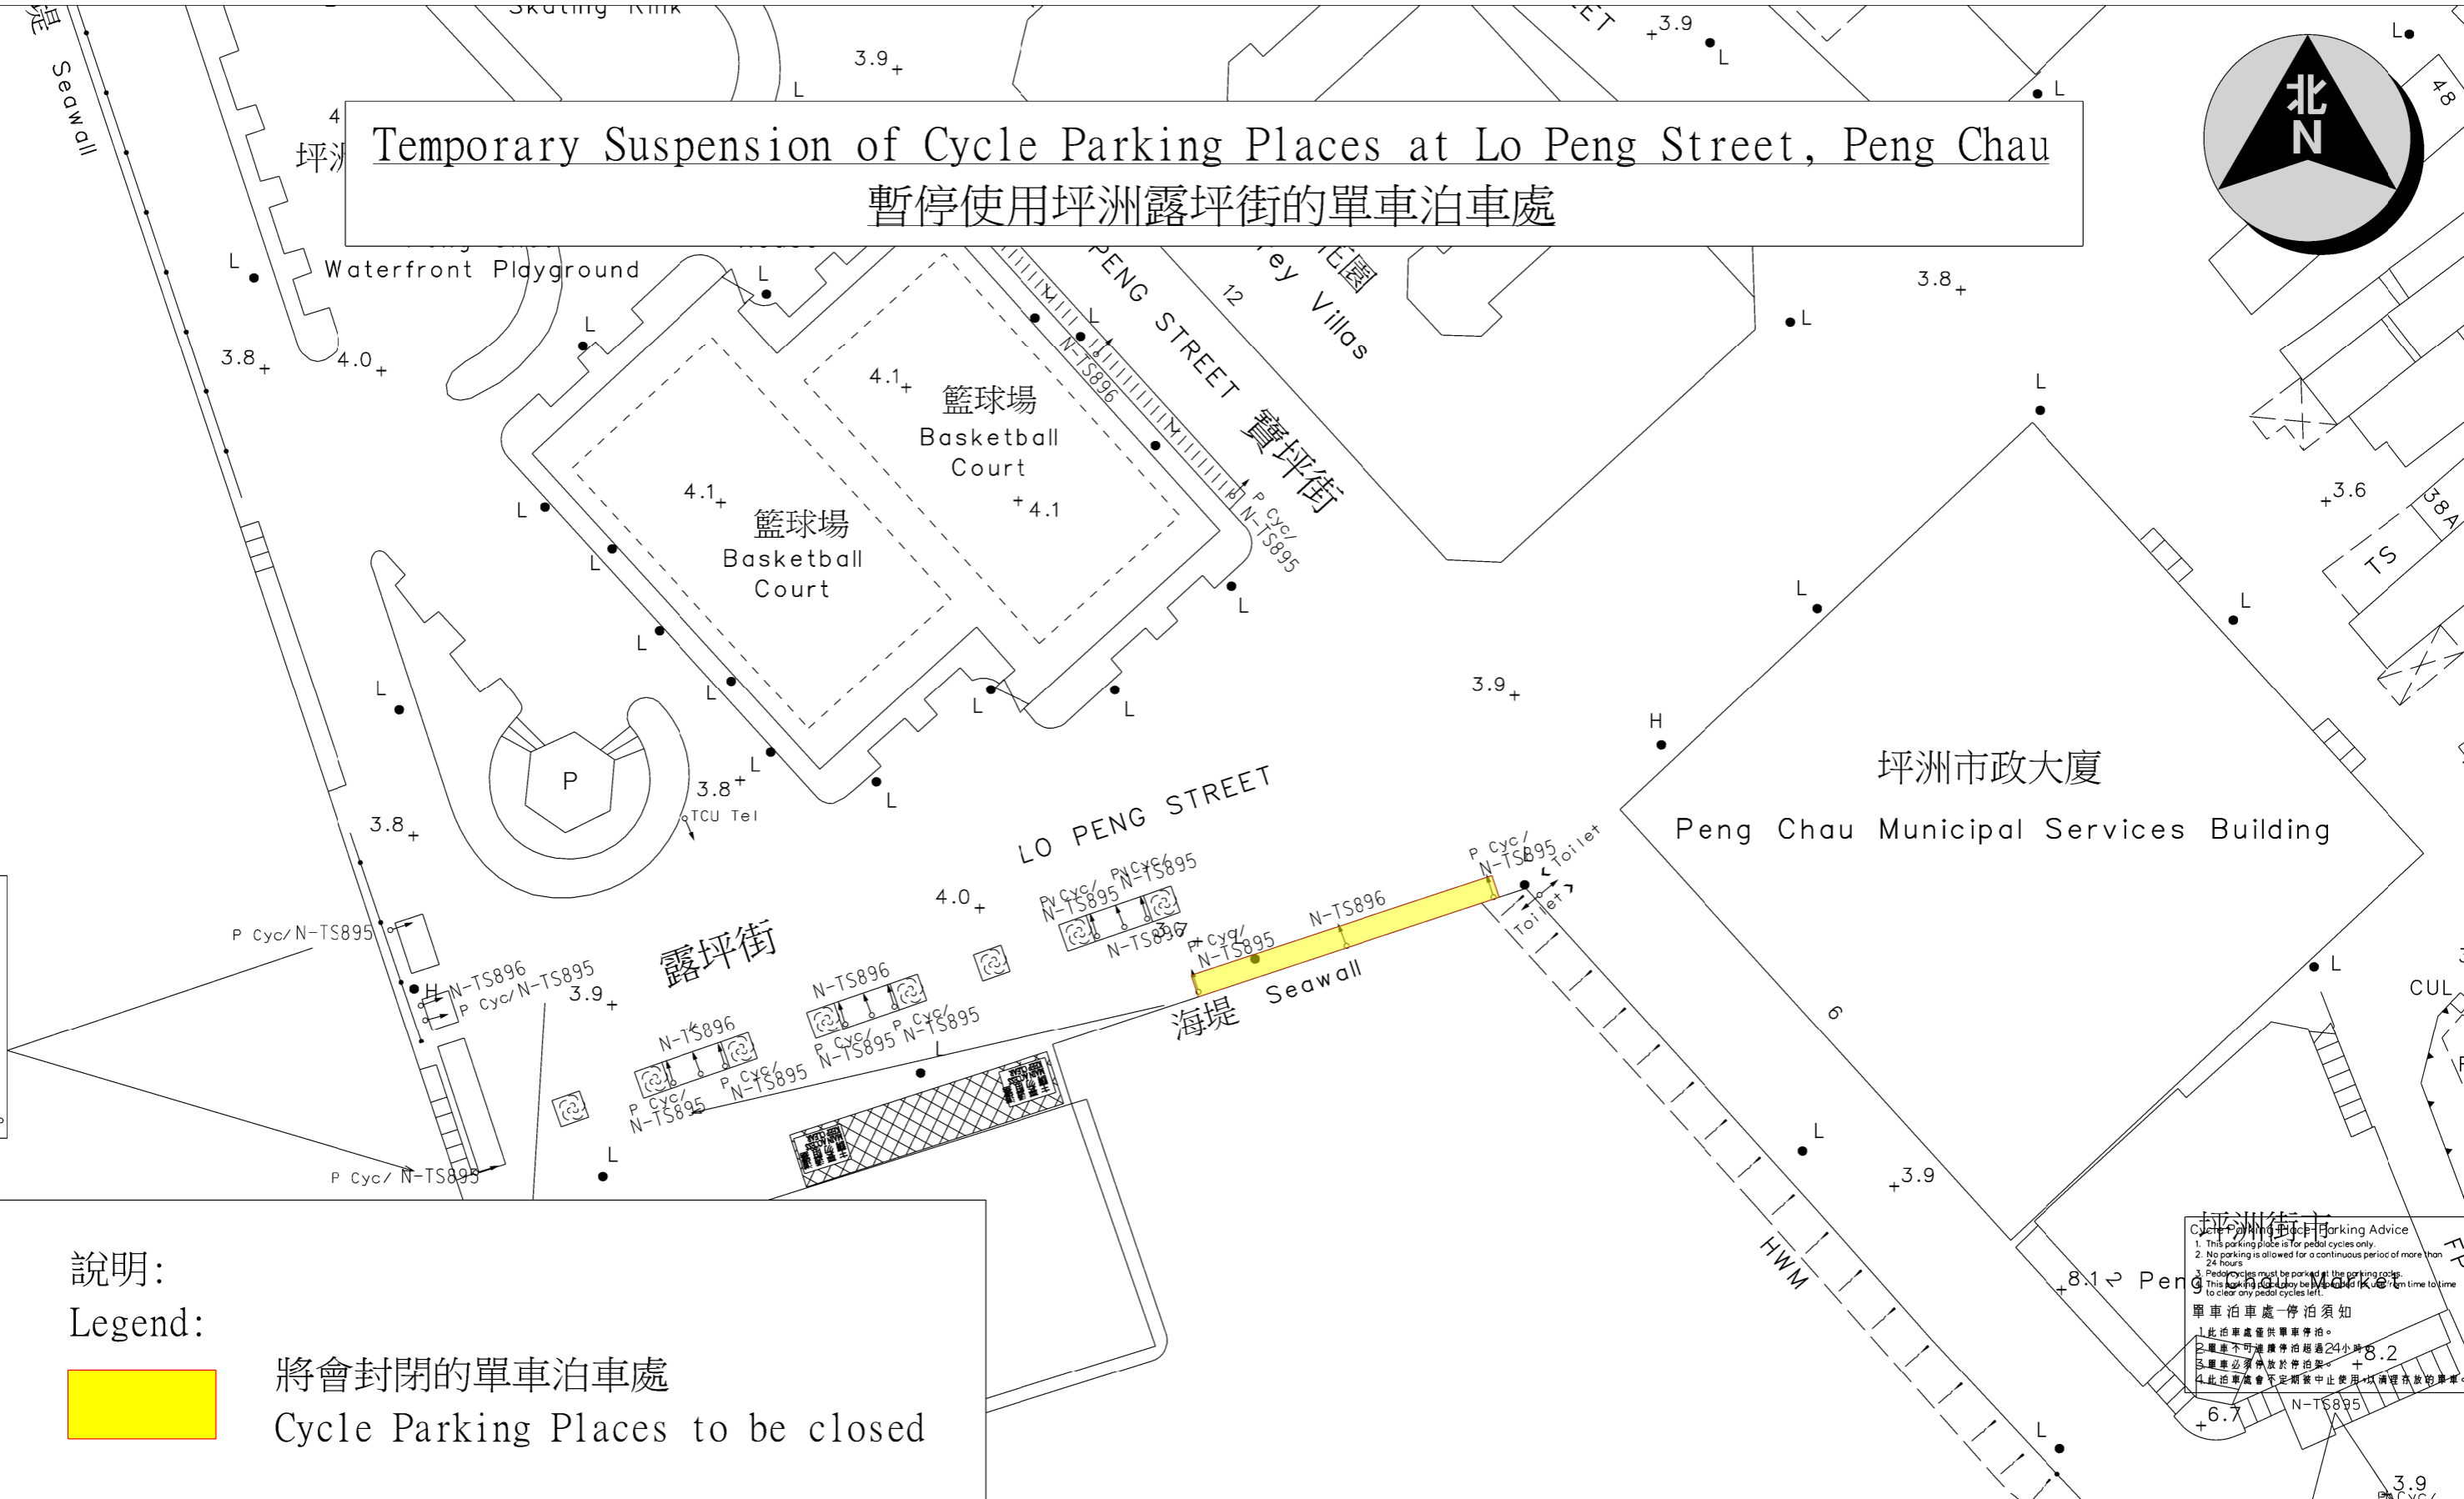

Temporary Suspension of Cycle Parking Places at Lo Peng Street, Peng Chau  
 暫停使用坪洲露坪街的單車泊車處

說明:  
 Legend:

將會封閉的單車泊車處  
 Cycle Parking Places to be closed

**坪洲街市**  
 Peng Chau Market

**Cycle Parking Place Parking Advice**  
 1. This parking place is for pedal cycles only.  
 2. No parking is allowed for a continuous period of more than 24 hours.  
 3. Pedal cycles must be parked at the parking space.  
 This parking place may be closed on time to time to clear only pedal cycles left.

**單車泊車處一停泊須知**  
 1. 此泊車處僅供單車停泊。  
 2. 單車不可連續停泊超過24小時。  
 3. 單車必須停放在泊車處。  
 4. 此泊車處會不定期中止使用以清理存放的單車。

地點：坪洲露坪街  
 Location: Lo Peng Street, Peng Chau