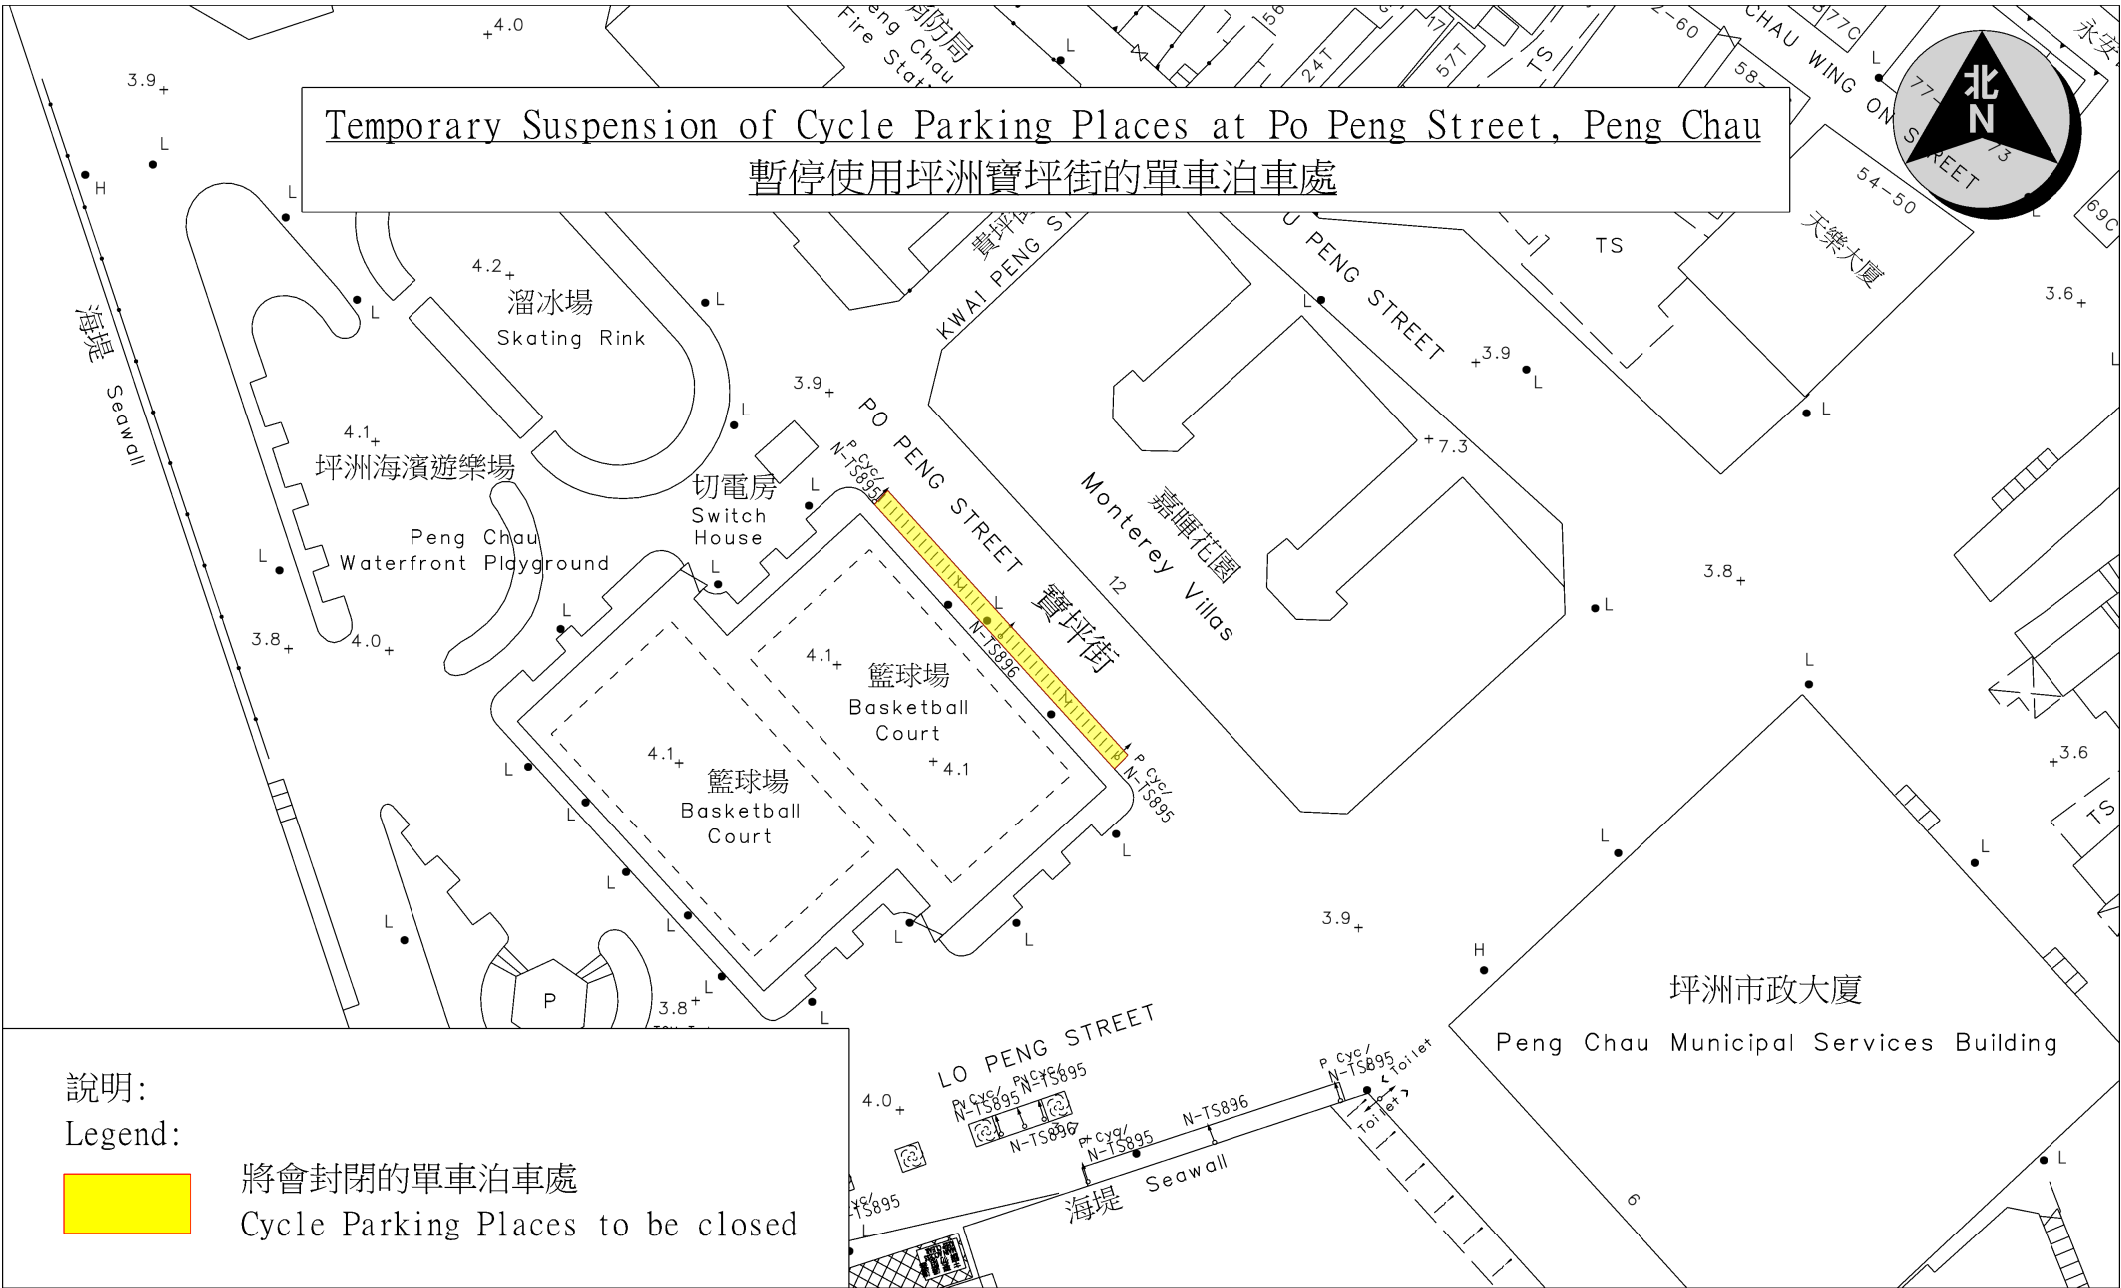

Temporary Suspension of Cycle Parking Places at Po Peng Street, Peng Chau
 暫停使用坪洲寶坪街的單車泊車處

說明:
 Legend:

將會封閉的單車泊車處
 Cycle Parking Places to be closed

地點：坪洲寶坪街
 Location: Po Peng Street, Peng Chau