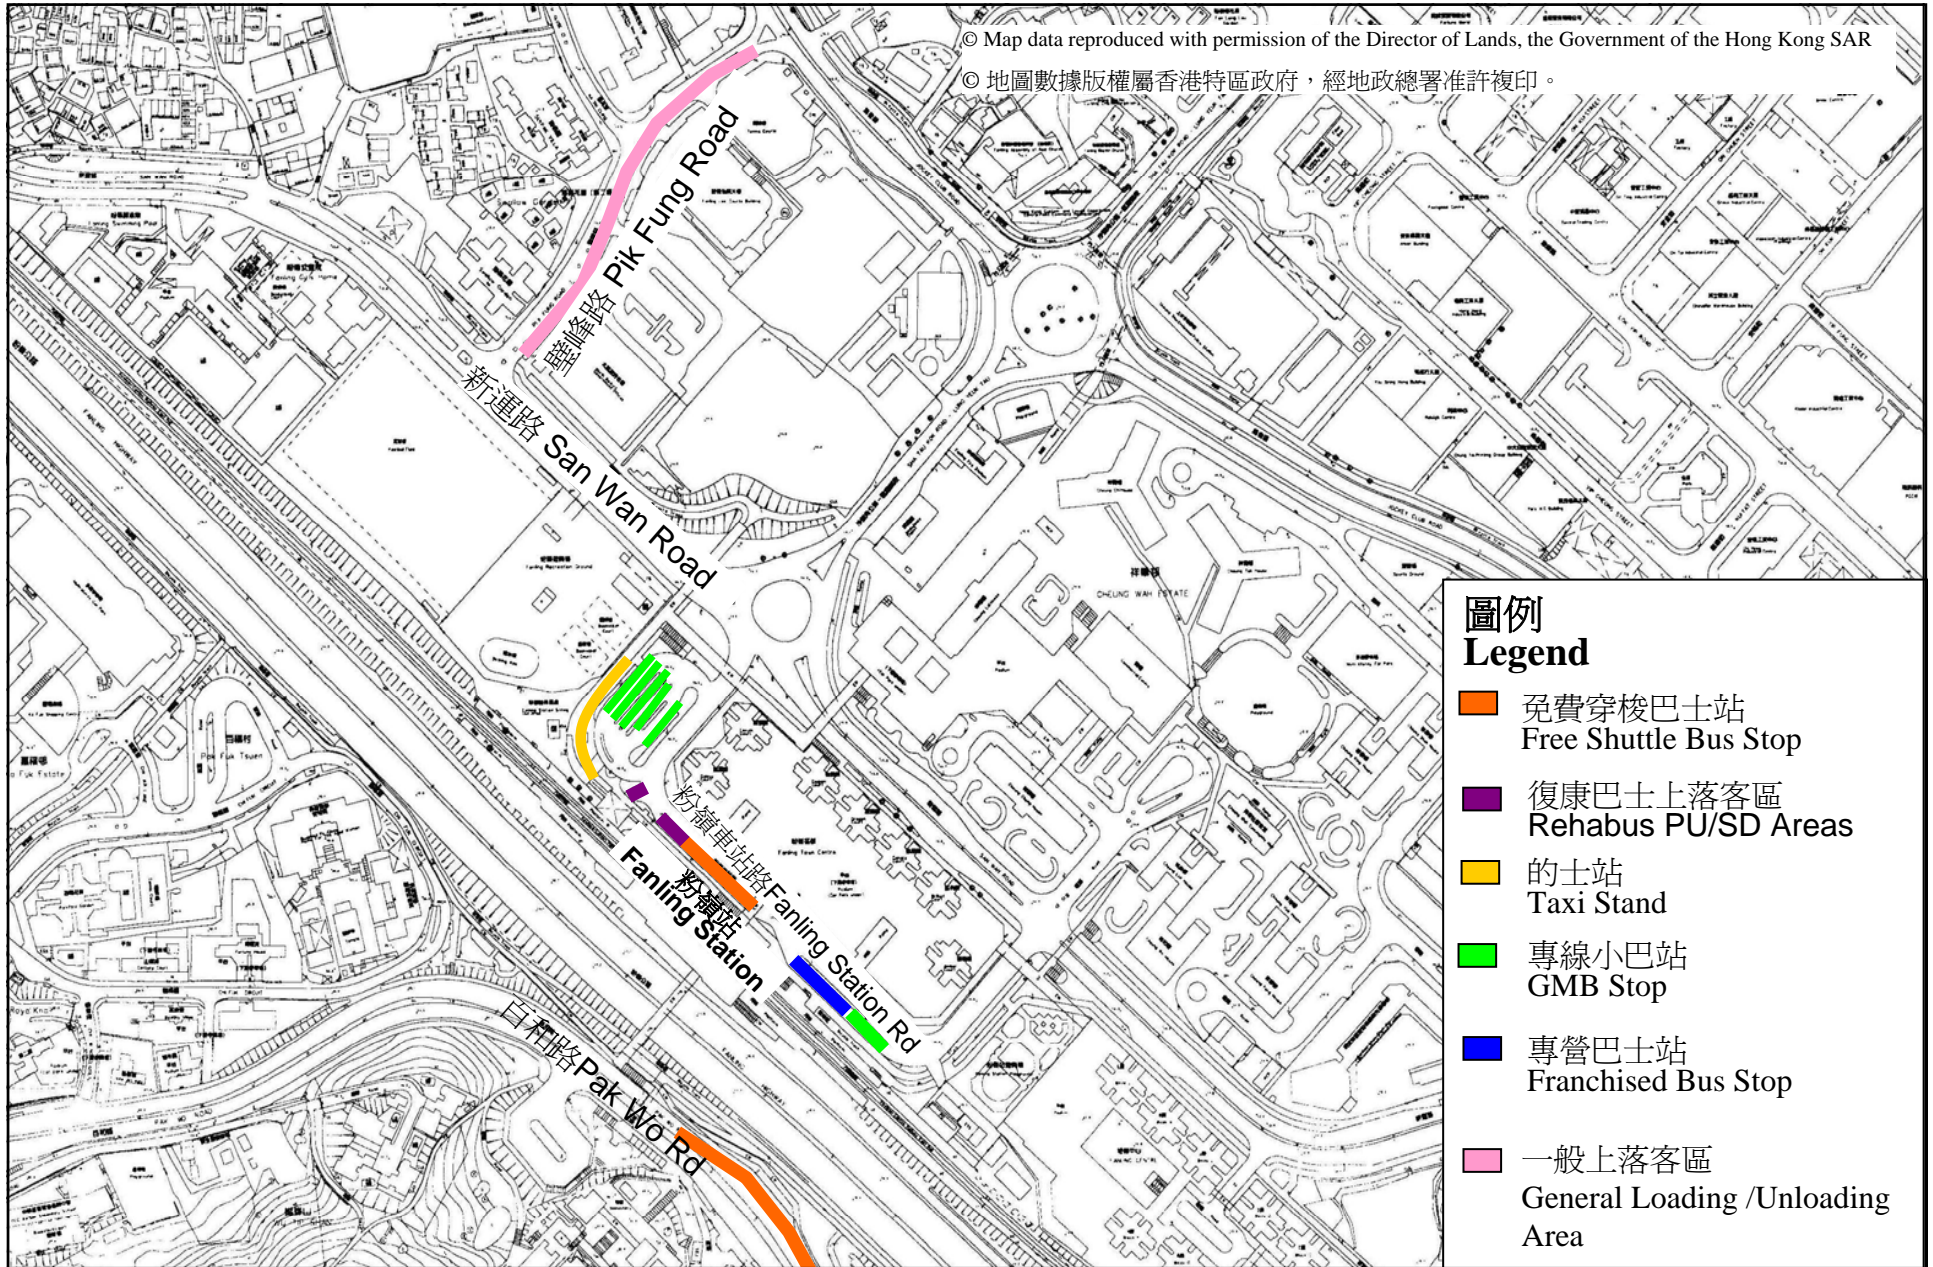

© Map data reproduced with permission of the Director of Lands, the Government of the Hong Kong SAR

© 地圖數據版權屬香港特區政府，經地政總署准許複印。

粉嶺港鐵站外的交通及運輸安排

Traffic and Transport Arrangement outside Fanling Station